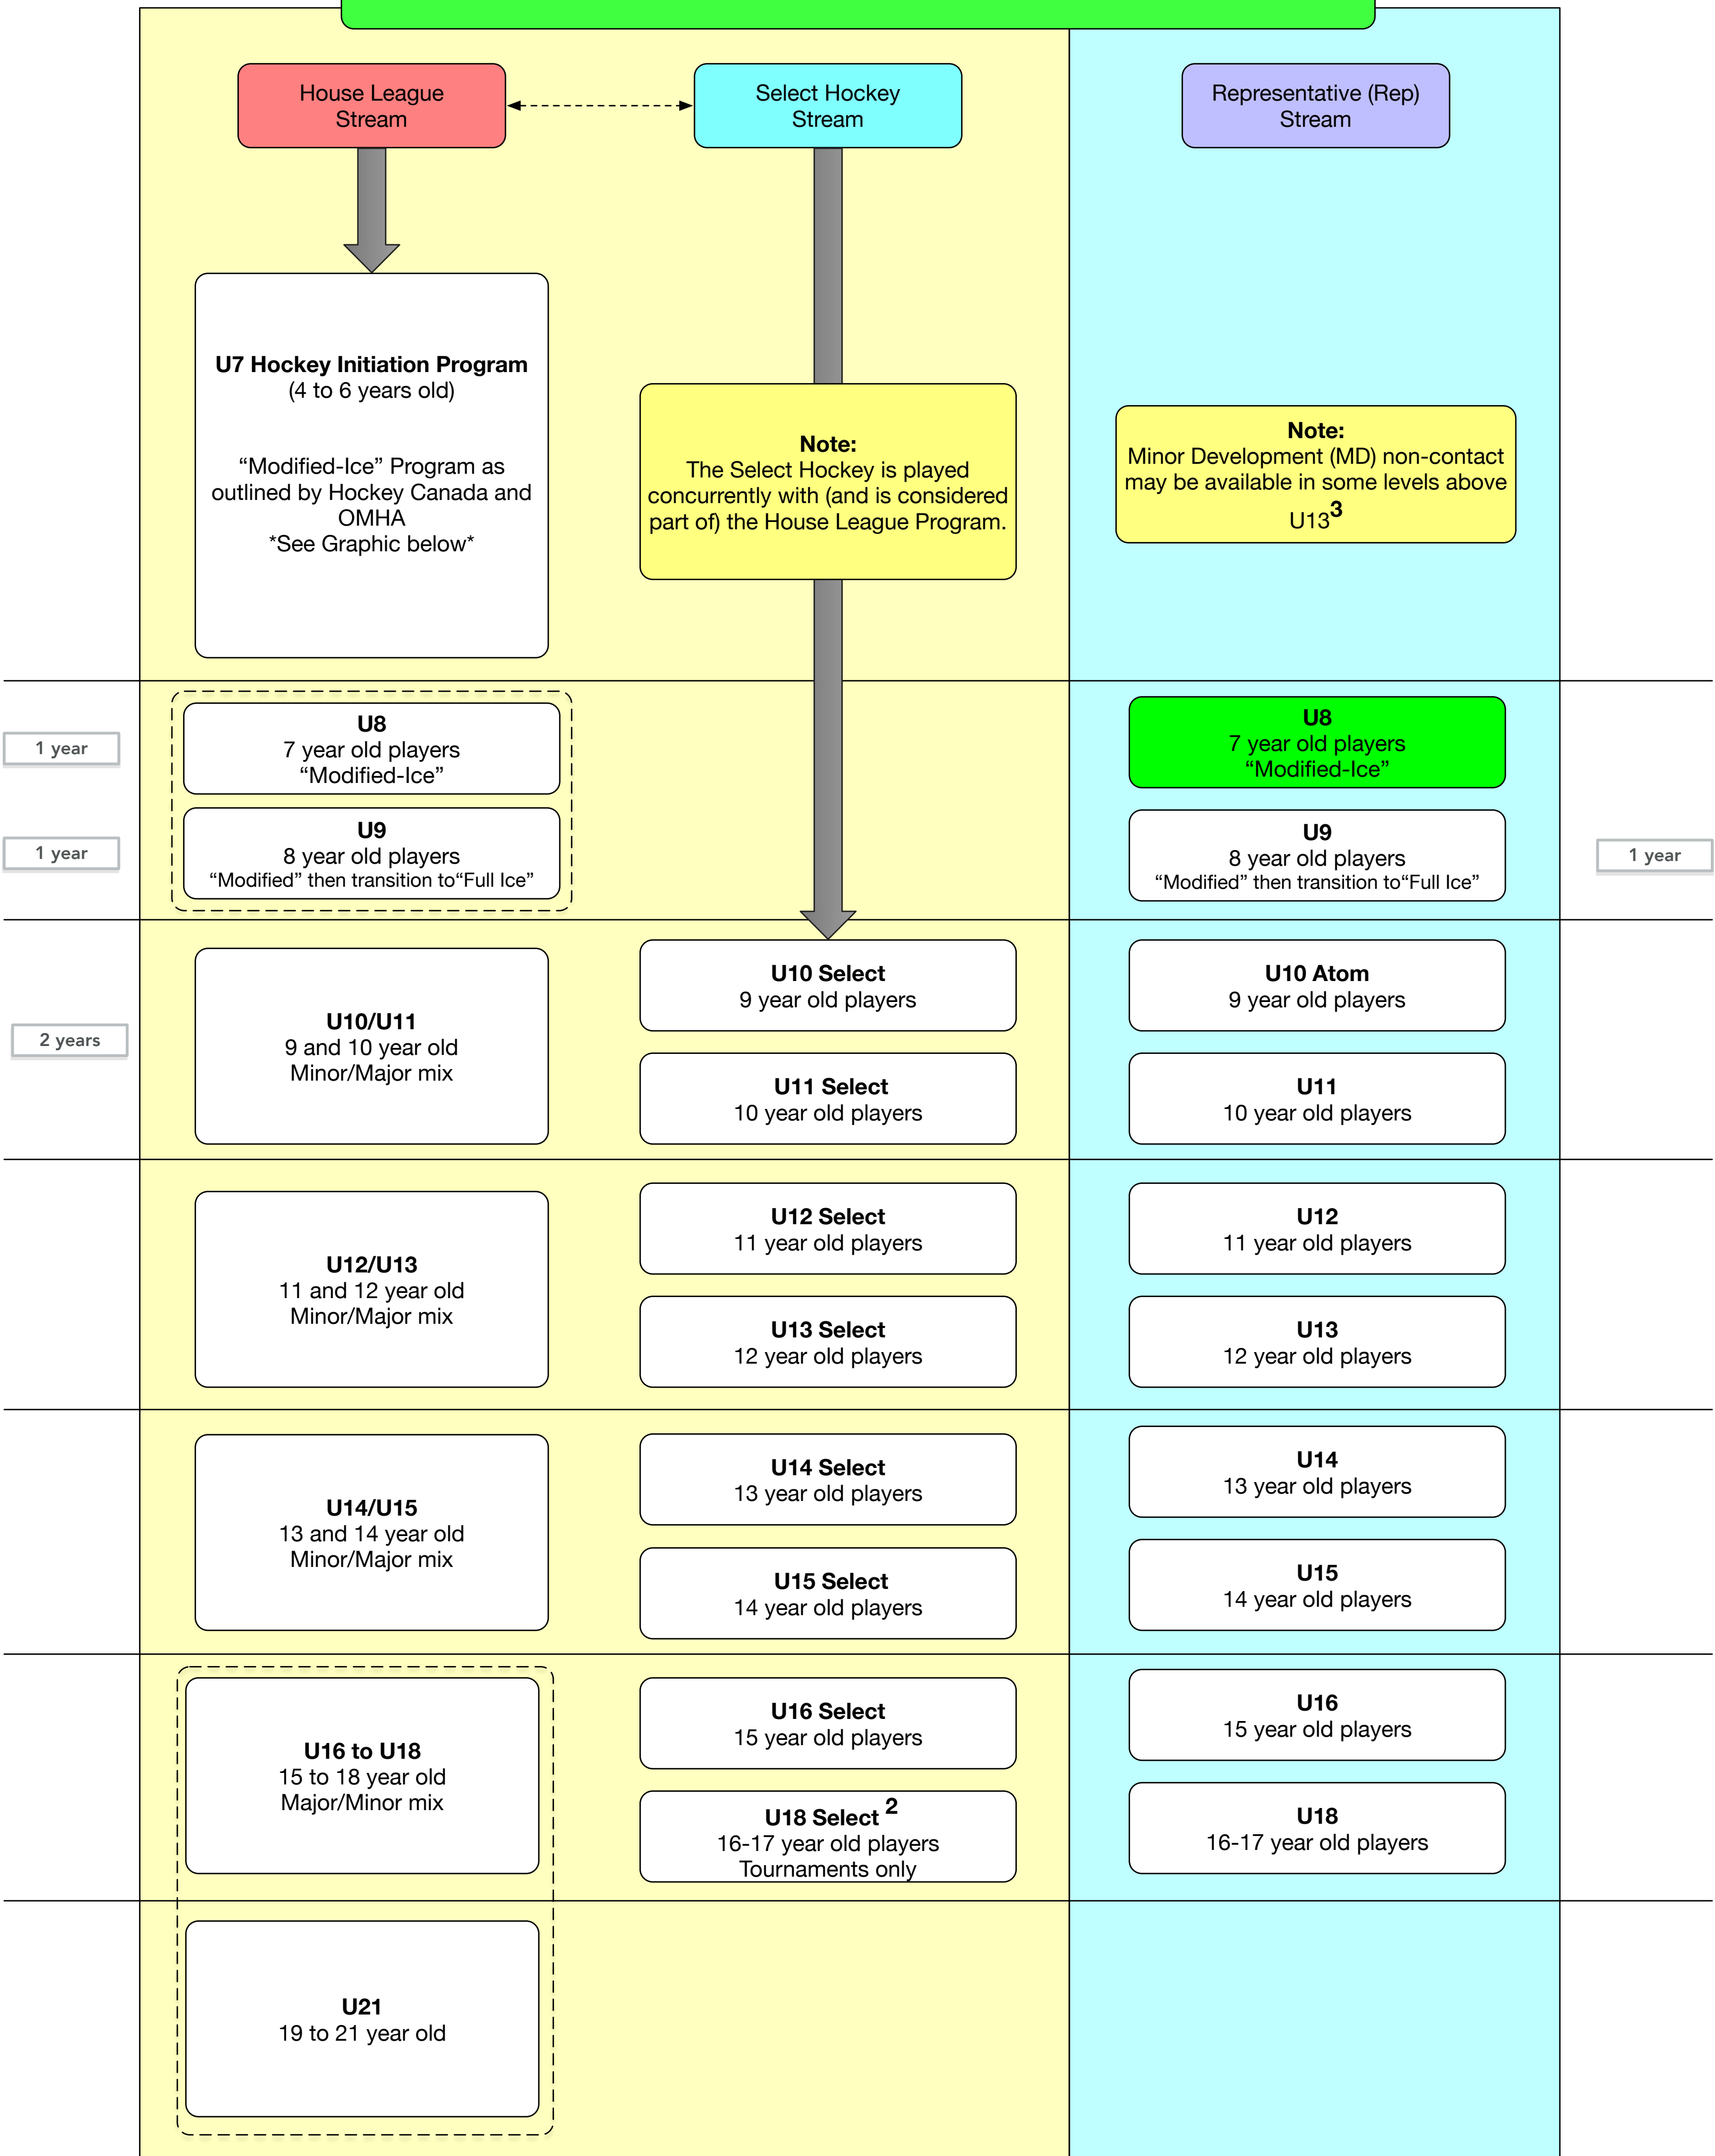

HOCKEY STREAM IN HHMH

UPDATED September 2020

¹ Juvenile and Midget Hockey may combine to form the "Senior" House League Division. Determined by House League Season.

² Dependant on availability

³ MD hockey is considered Recreational Hockey. It is a non-contact league that falls under the directorship of Rep Hockey at HHMH but is not recognized as 'Rep Hockey' by OMHA. It is played only at the TriCounty level and there are no OMHA (provincial) playoffs.